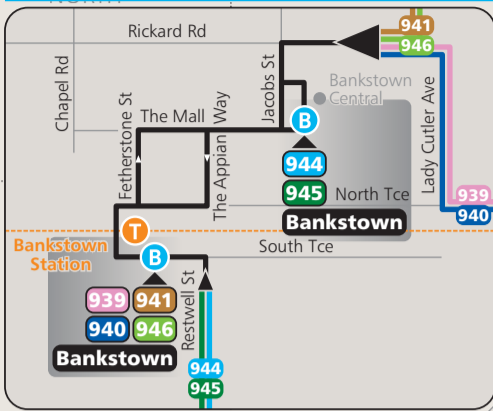

# Hurstville, Roselands, Bankstown and Strathfield bus network map

## Bankstown Inset

## Roselands Inset

### Key

- Bus route
- ..... Occasional journey
- T--- Train line/station
- 944 Bus route number
- B Bus terminus