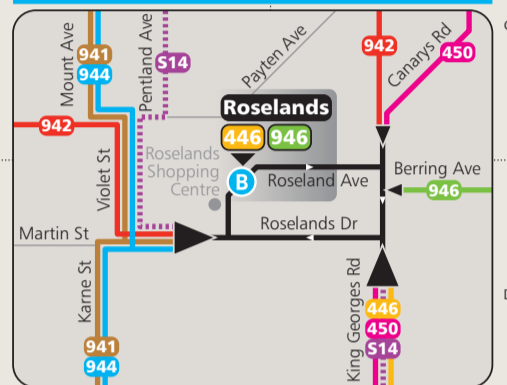

# Hurstville, Roselands, Bankstown and Strathfield bus network map

## Bankstown Inset

## Roselands Inset

### Key

- Bus route
- ..... Occasional journey
- T--- Train line/station
- 944 Bus route number
- B Bus terminus