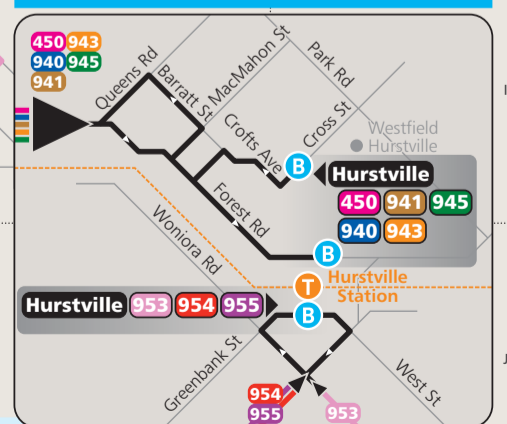

# Hurstville, Roselands, Bankstown and Strathfield bus network map

## Bankstown Inset

## Hurstville Inset

### Key

- Bus route
- ..... Occasional journey
- T--- Train line/station
- 944 Bus route number
- B Bus terminus