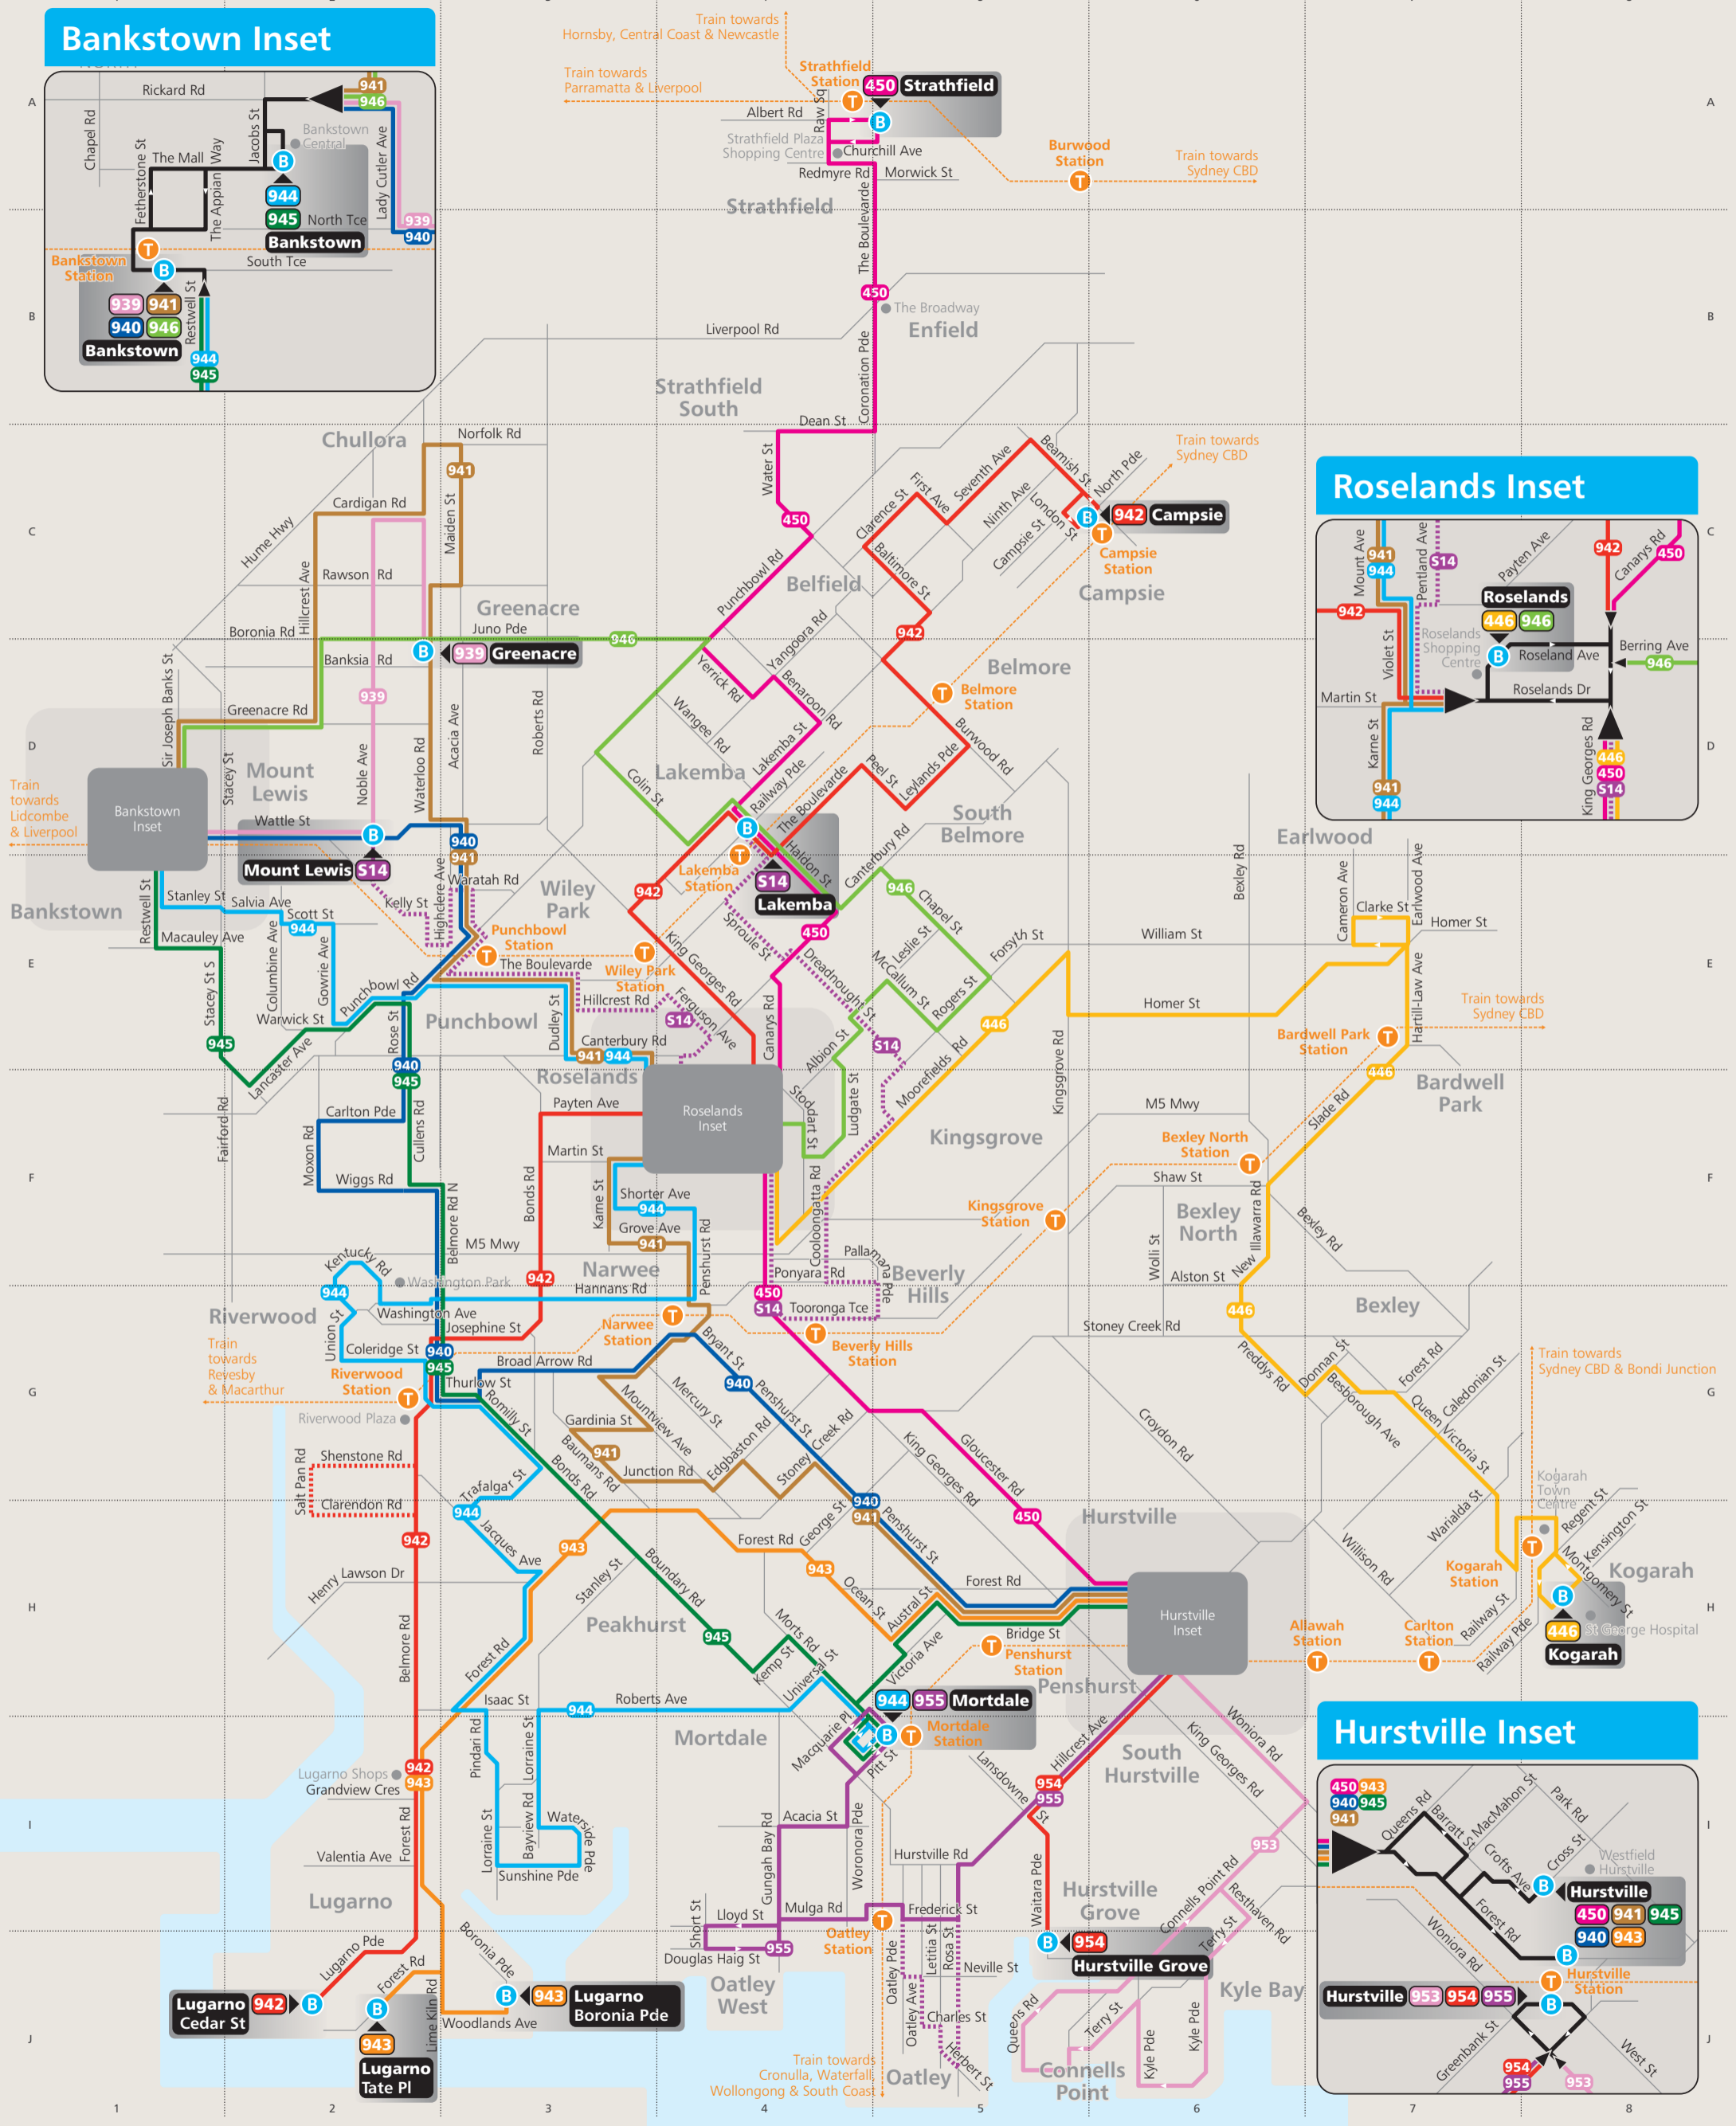

# Hurstville, Roselands, Bankstown and Strathfield bus network map

## Bankstown Inset

## Roselands Inset

### Key

- Bus route
- ..... Occasional journey
- T--- Train line/station
- 944 Bus route number
- B Bus terminus