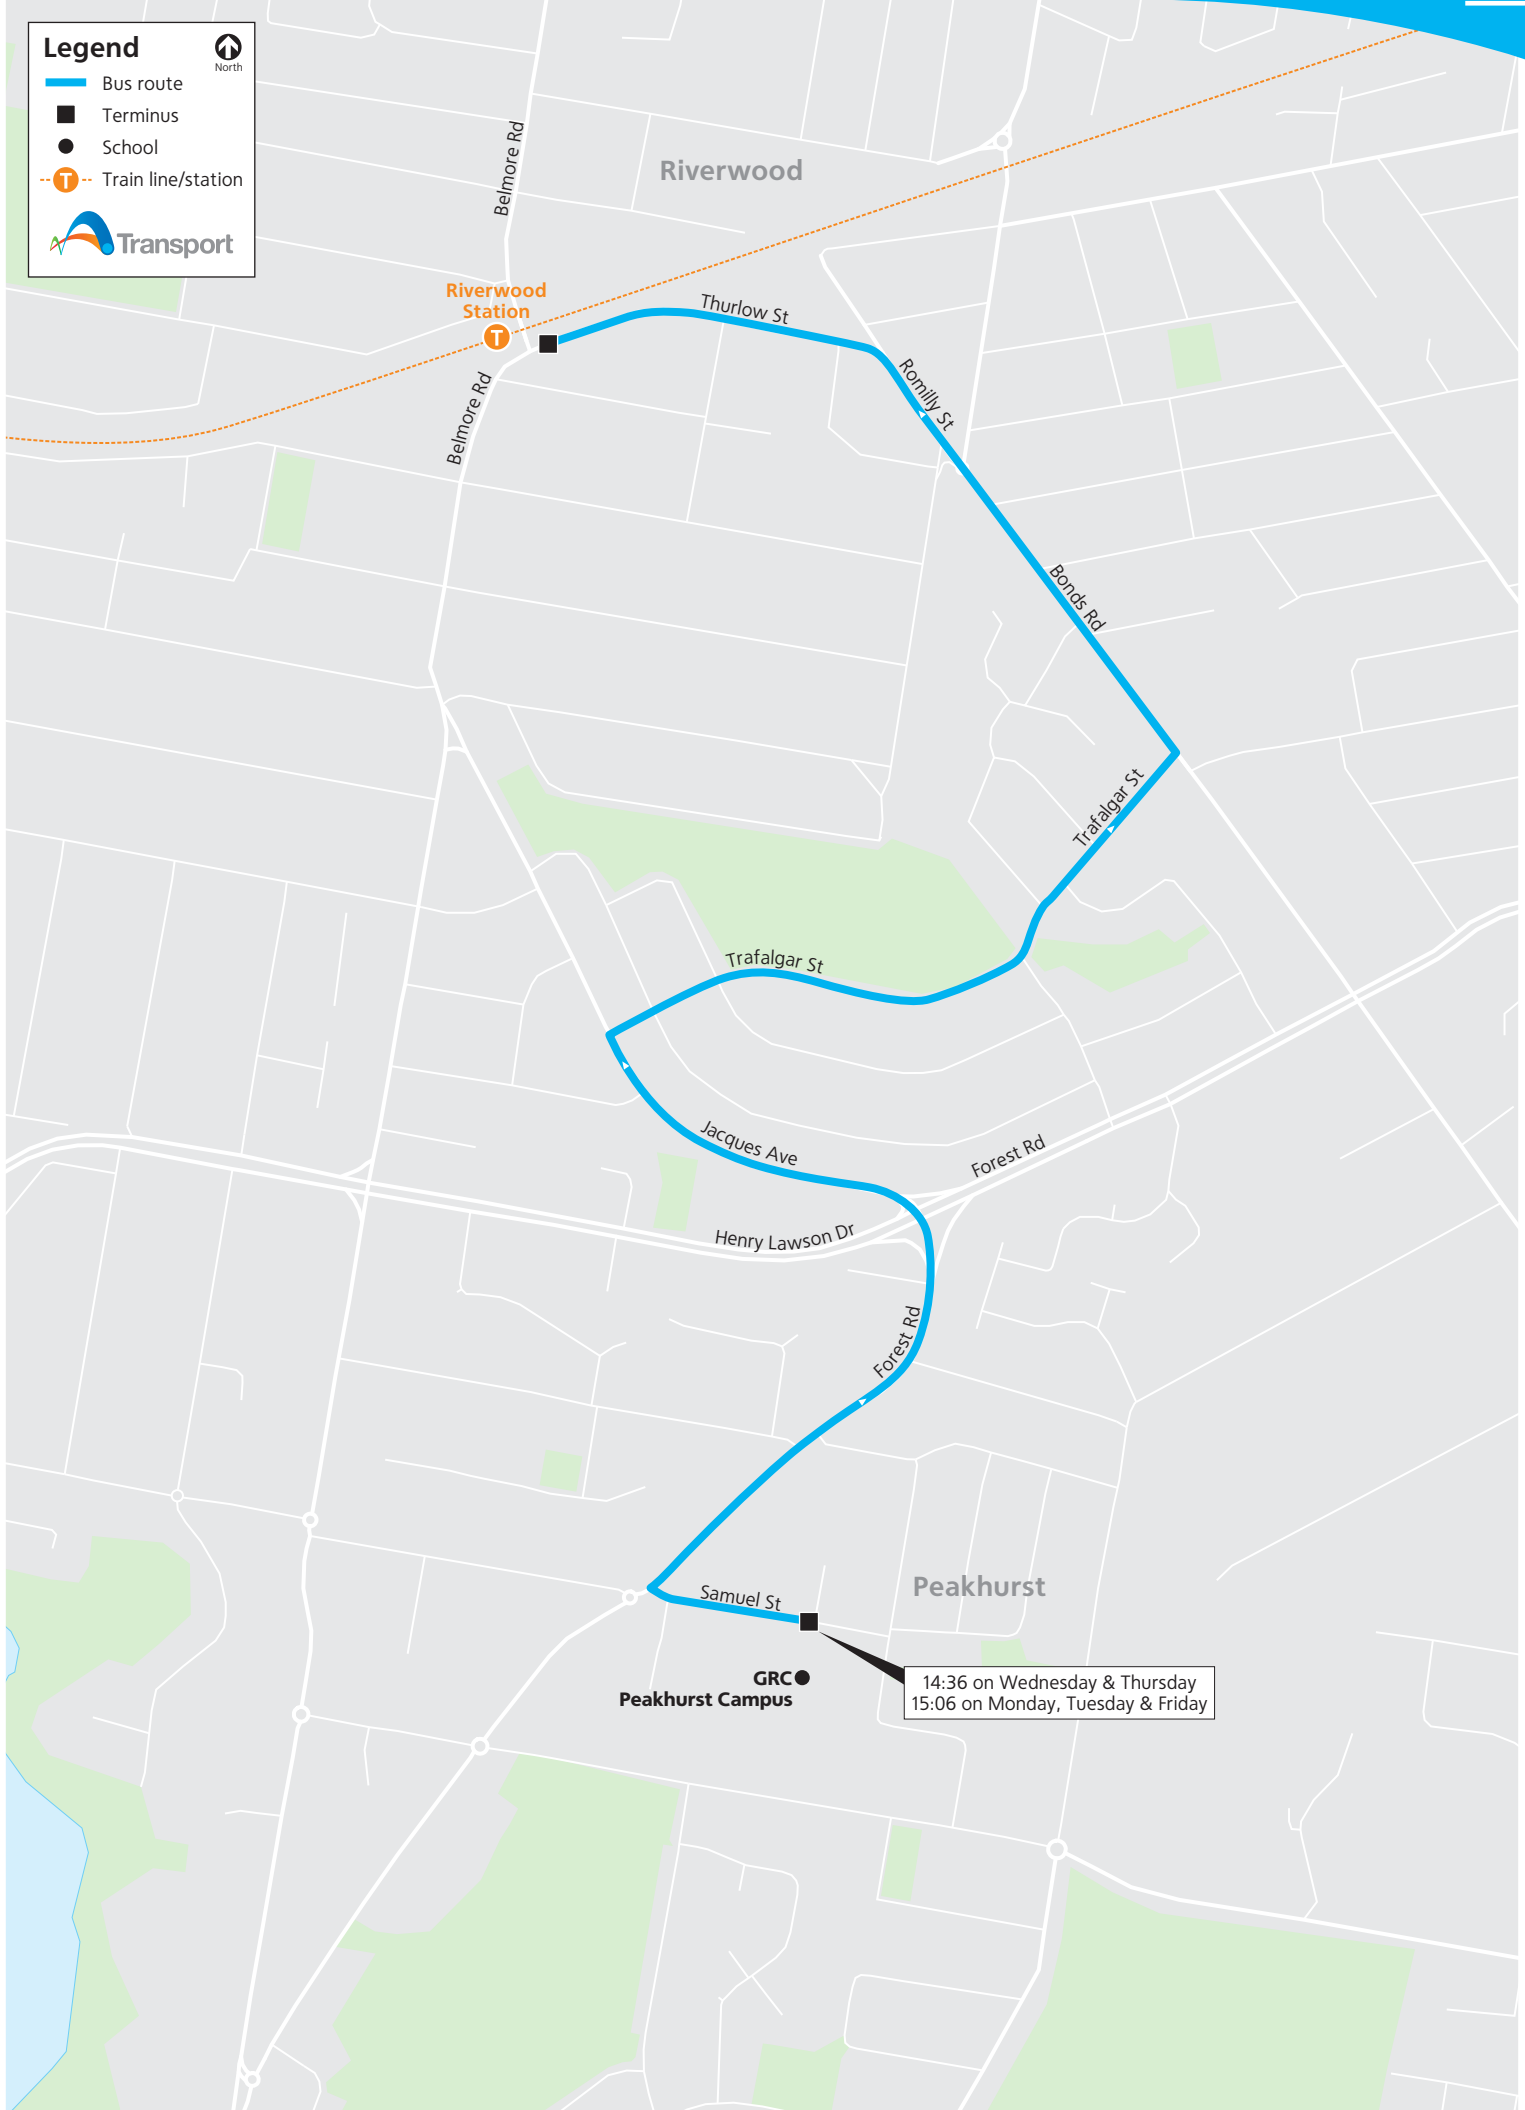

Legend

- Bus route
- Terminus
- School
- Train line/station

Transport

GRC
Peakhurst Campus

14:36 on Wednesday & Thursday
15:06 on Monday, Tuesday & Friday