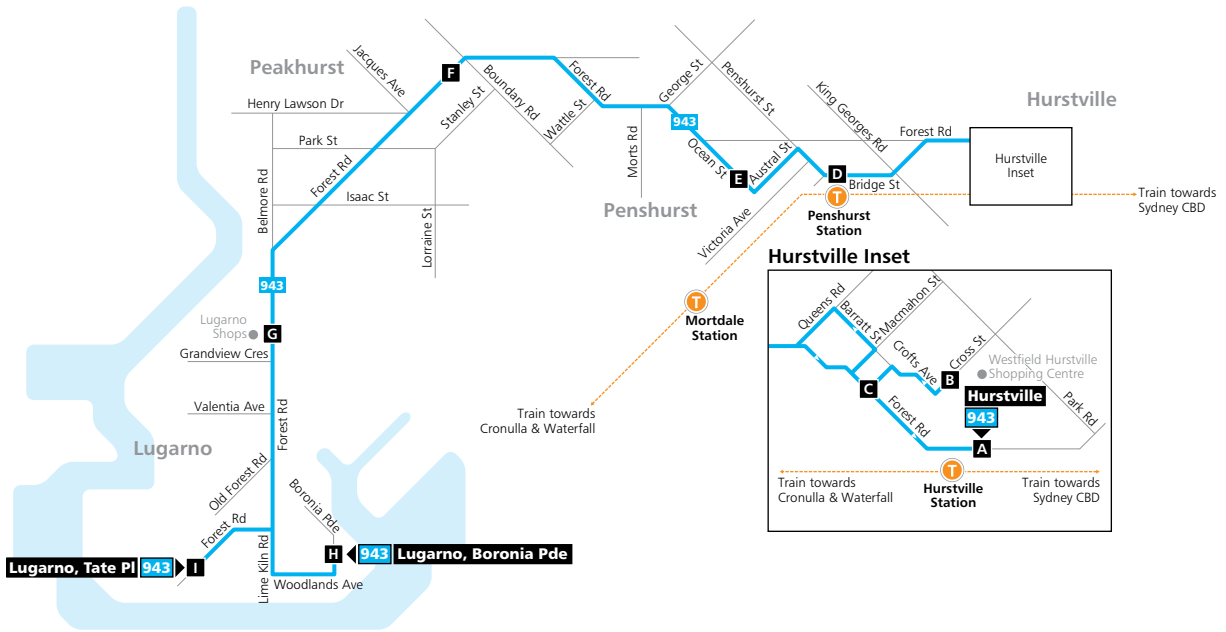

Route 943

Legend

- Bus route
- Bus route number
- Timing point
- Train line/station