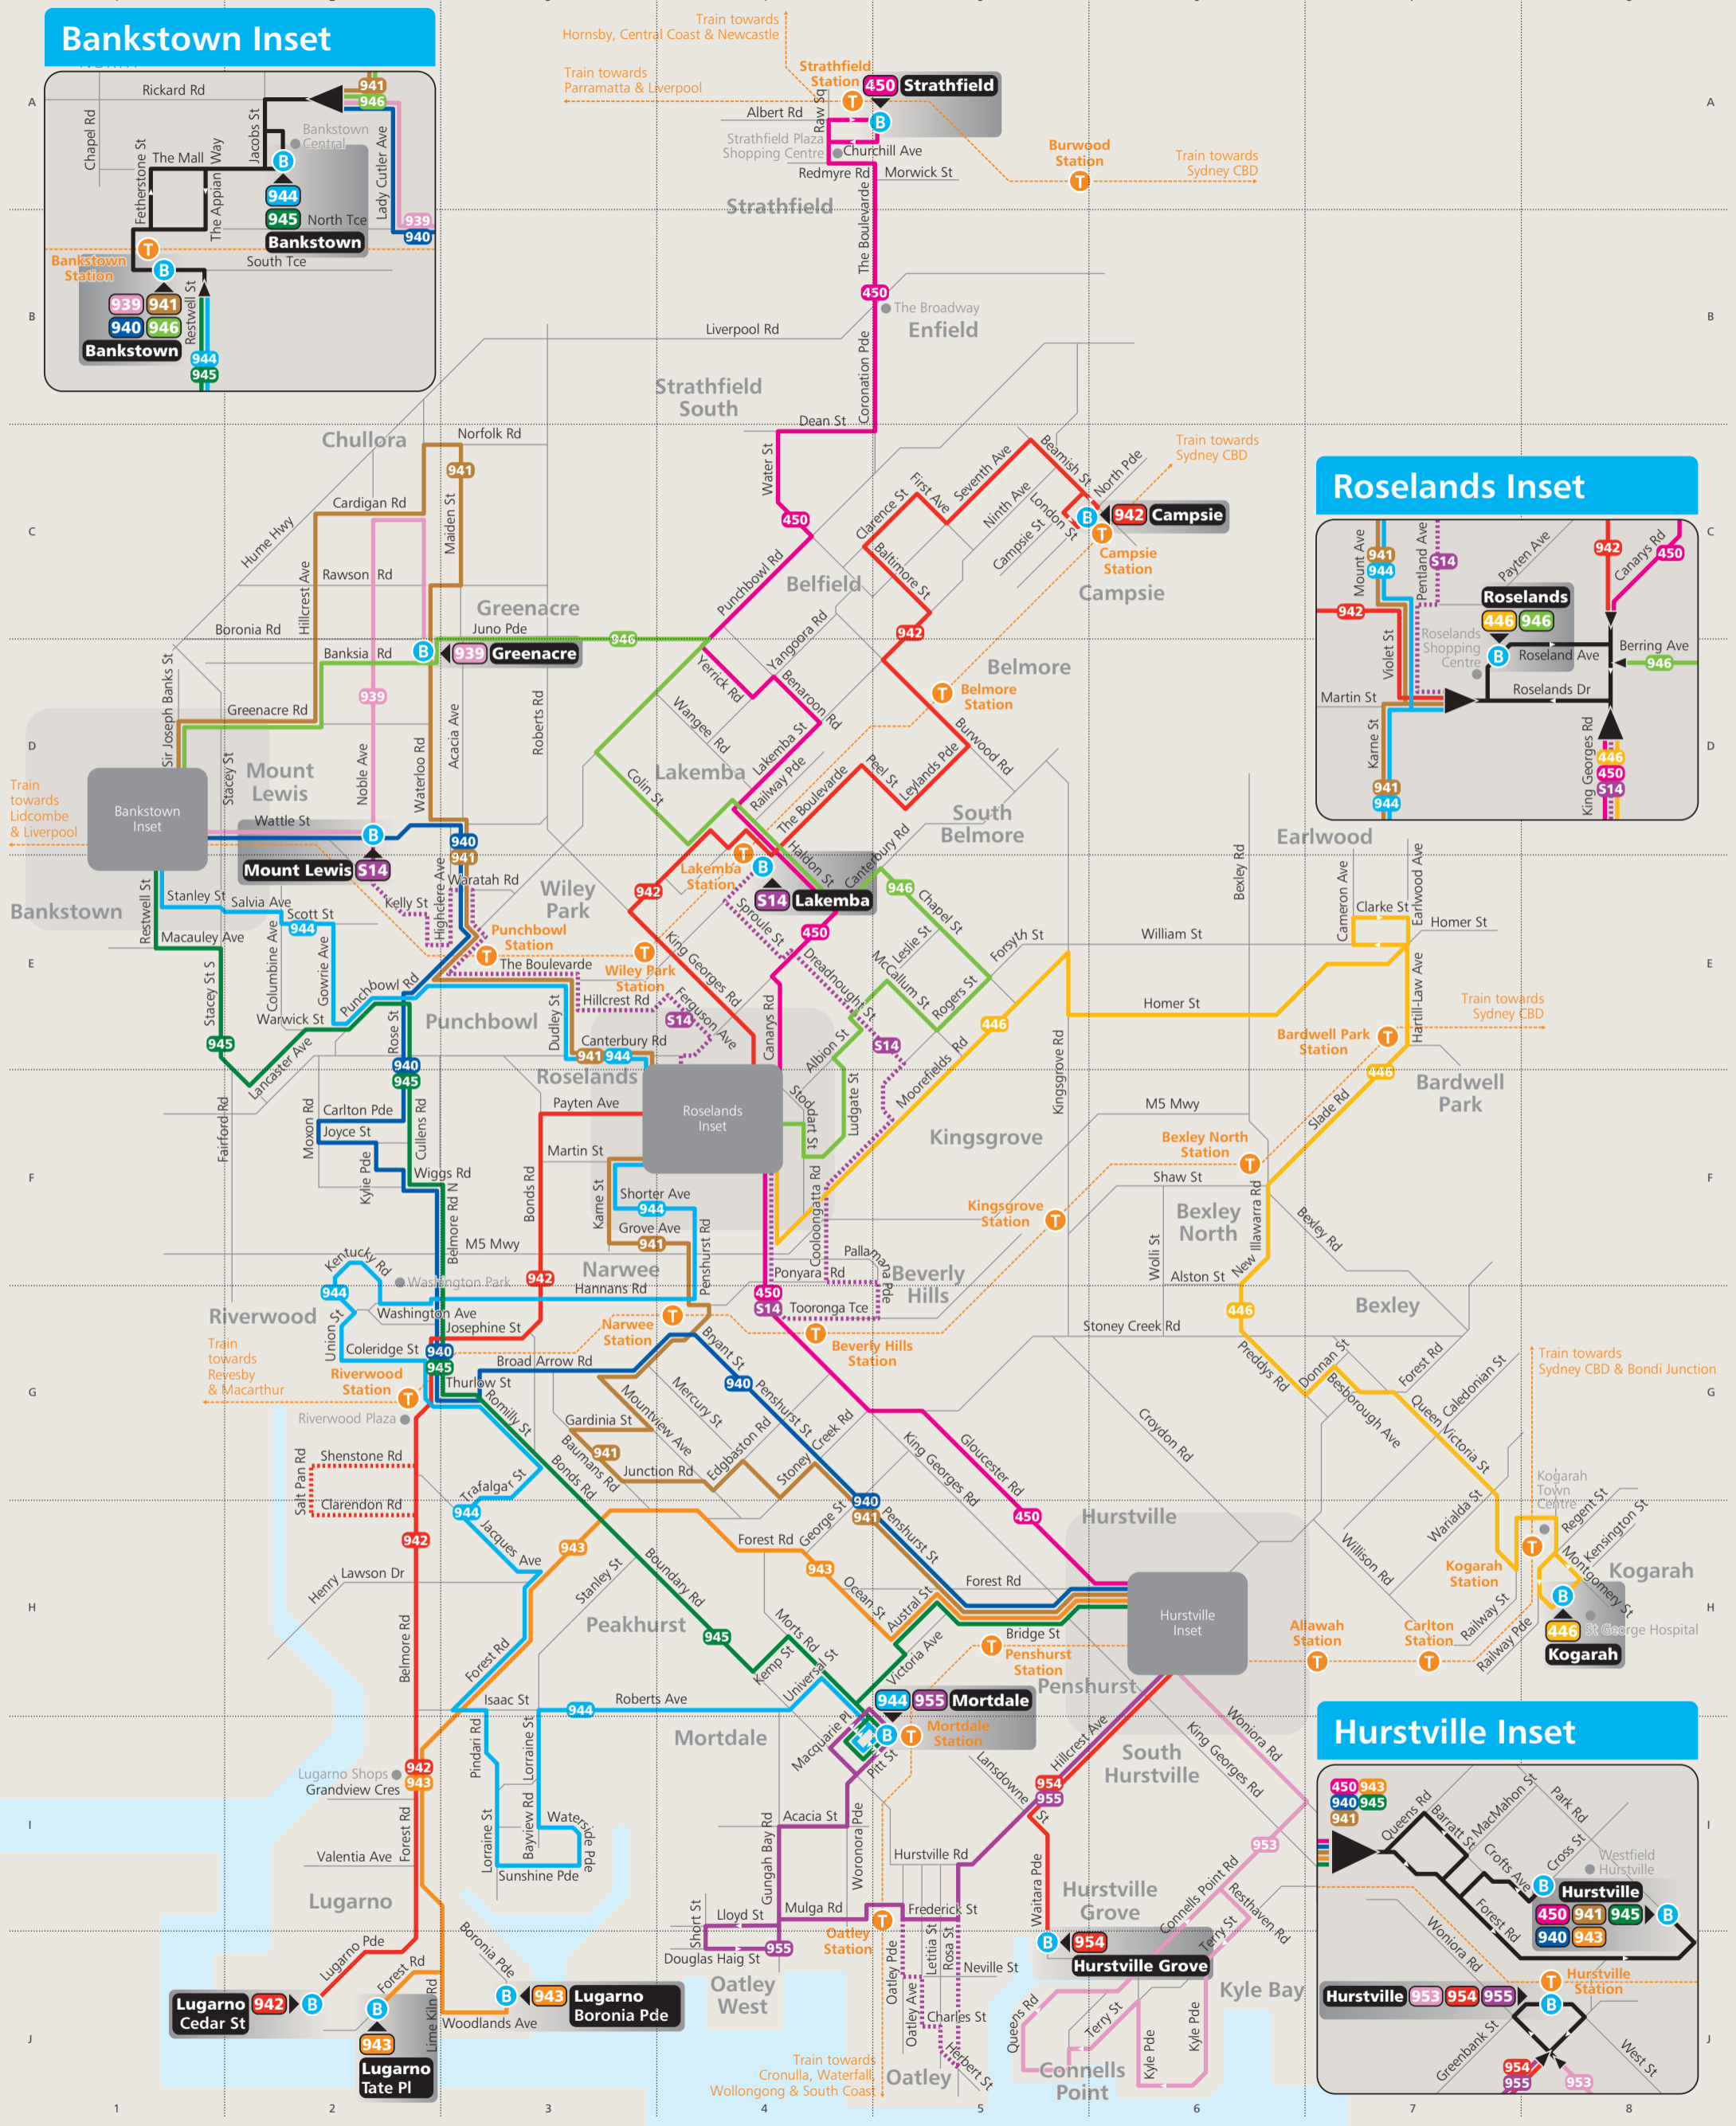

# Hurstville, Roselands, Bankstown and Strathfield bus network map

## Bankstown Inset

## Roselands Inset

### Key

- Bus route
- ..... Occasional journey
- T--- Train line/station
- 944 Bus route number
- B Bus terminus