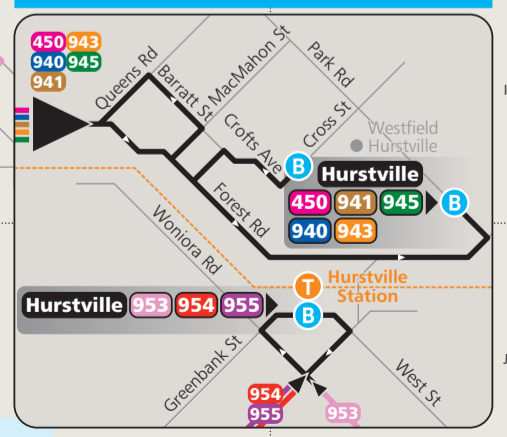

# Hurstville, Roselands, Bankstown and Strathfield bus network map

## Bankstown Inset

## Hurstville Inset

### Key

- Bus route
- ..... Occasional journey
- T--- Train line/station
- 944 Bus route number
- B Bus terminus