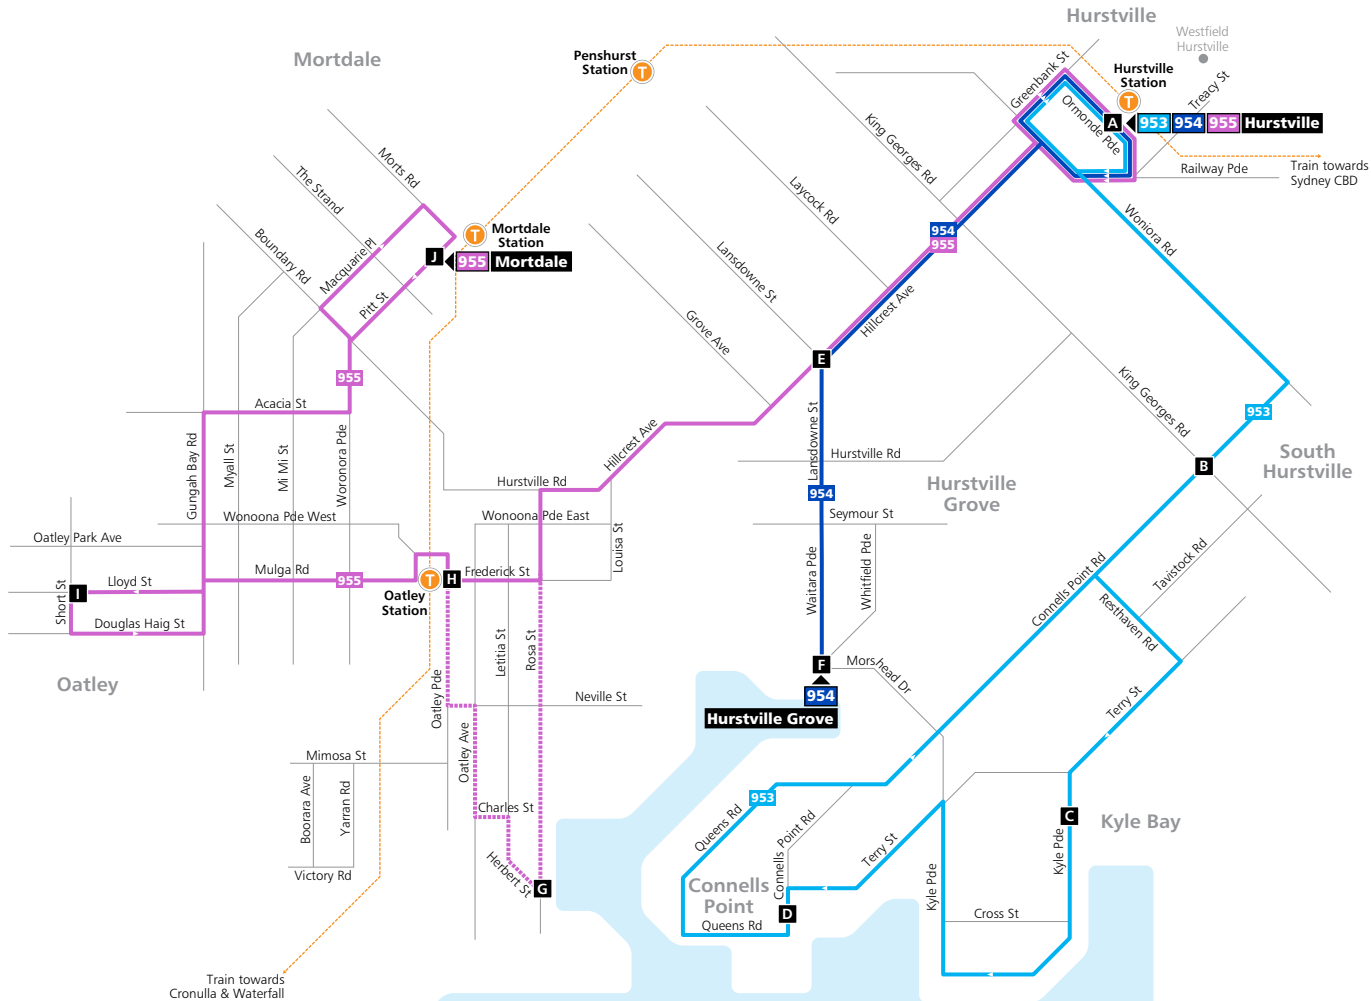

Routes 953, 954, 955

- Legend**
- Bus route
 - 953 Bus route number
 - A Timing point
 - T Train line/station