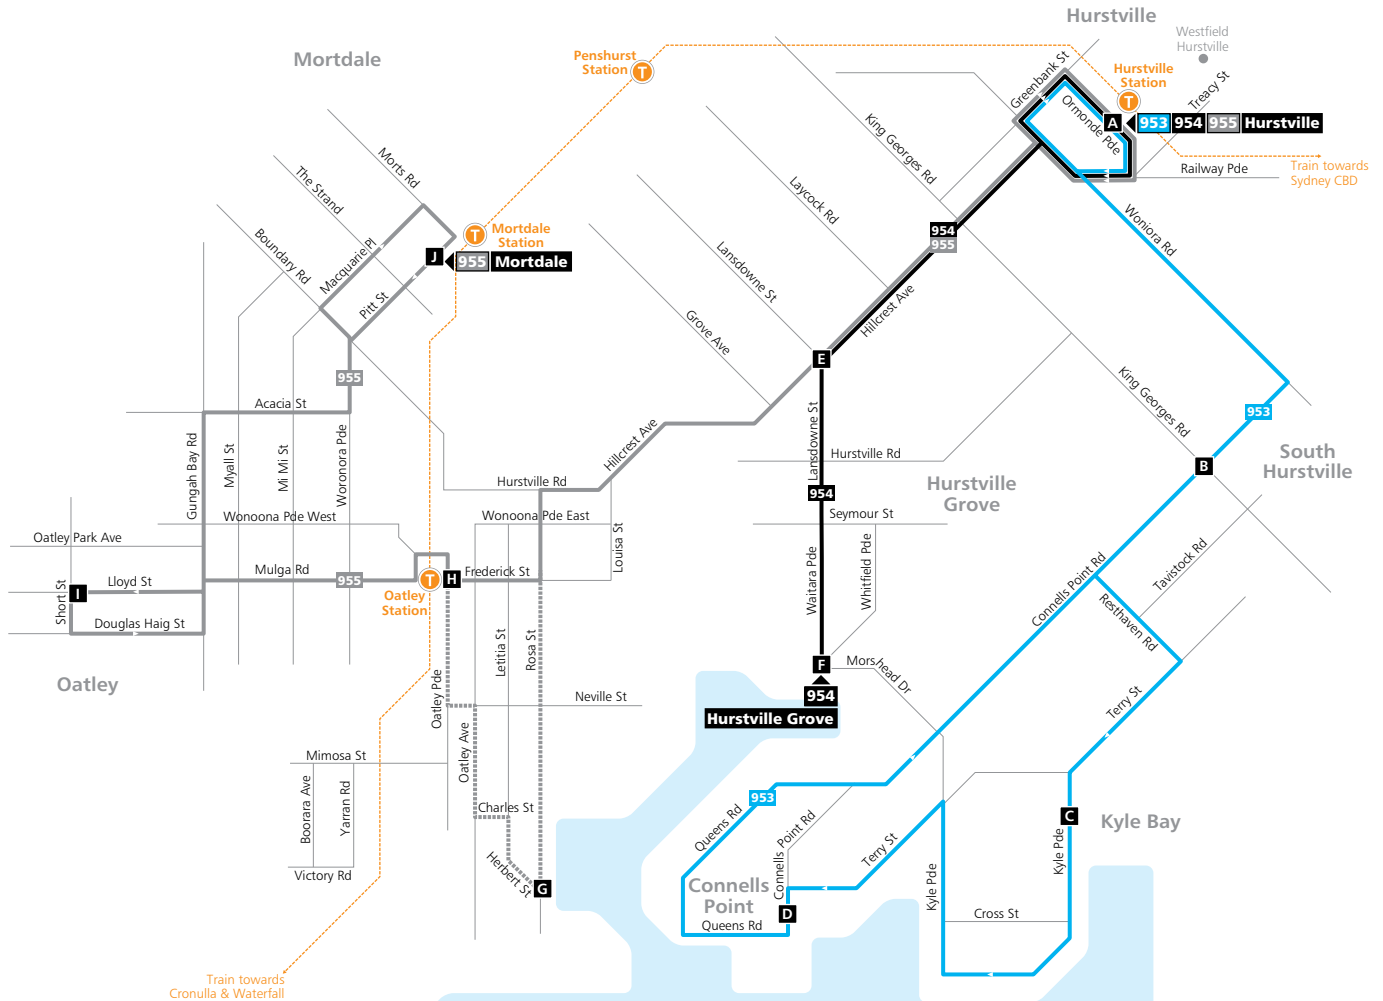

Routes 953, 954, 955

Legend

- Bus route
- 953 Bus route number
- A** Timing point
- Train line/station