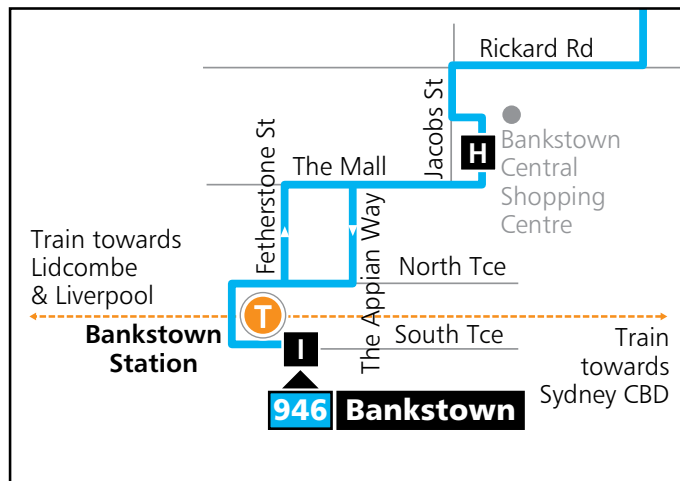

Bankstown Inset

- Legend**
- Bus route
 - A Timing point
 - 946 Bus route number
 - T Train line/station