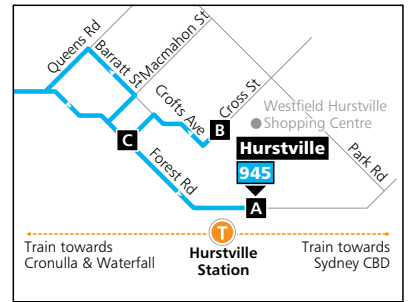

Bankstown Inset

Hurstville Inset

- Legend**
- Bus route
 - 945 Bus route number
 - A Timing point
 - T Train line/station