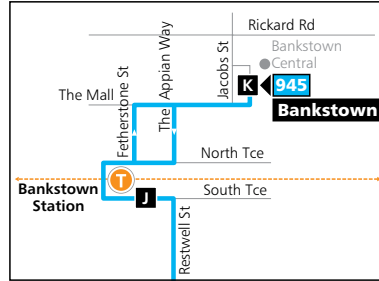

Bankstown Inset

Hurstville Inset

- Legend**
- Bus route
 - 945 Bus route number
 - A Timing point
 - T Train line/station