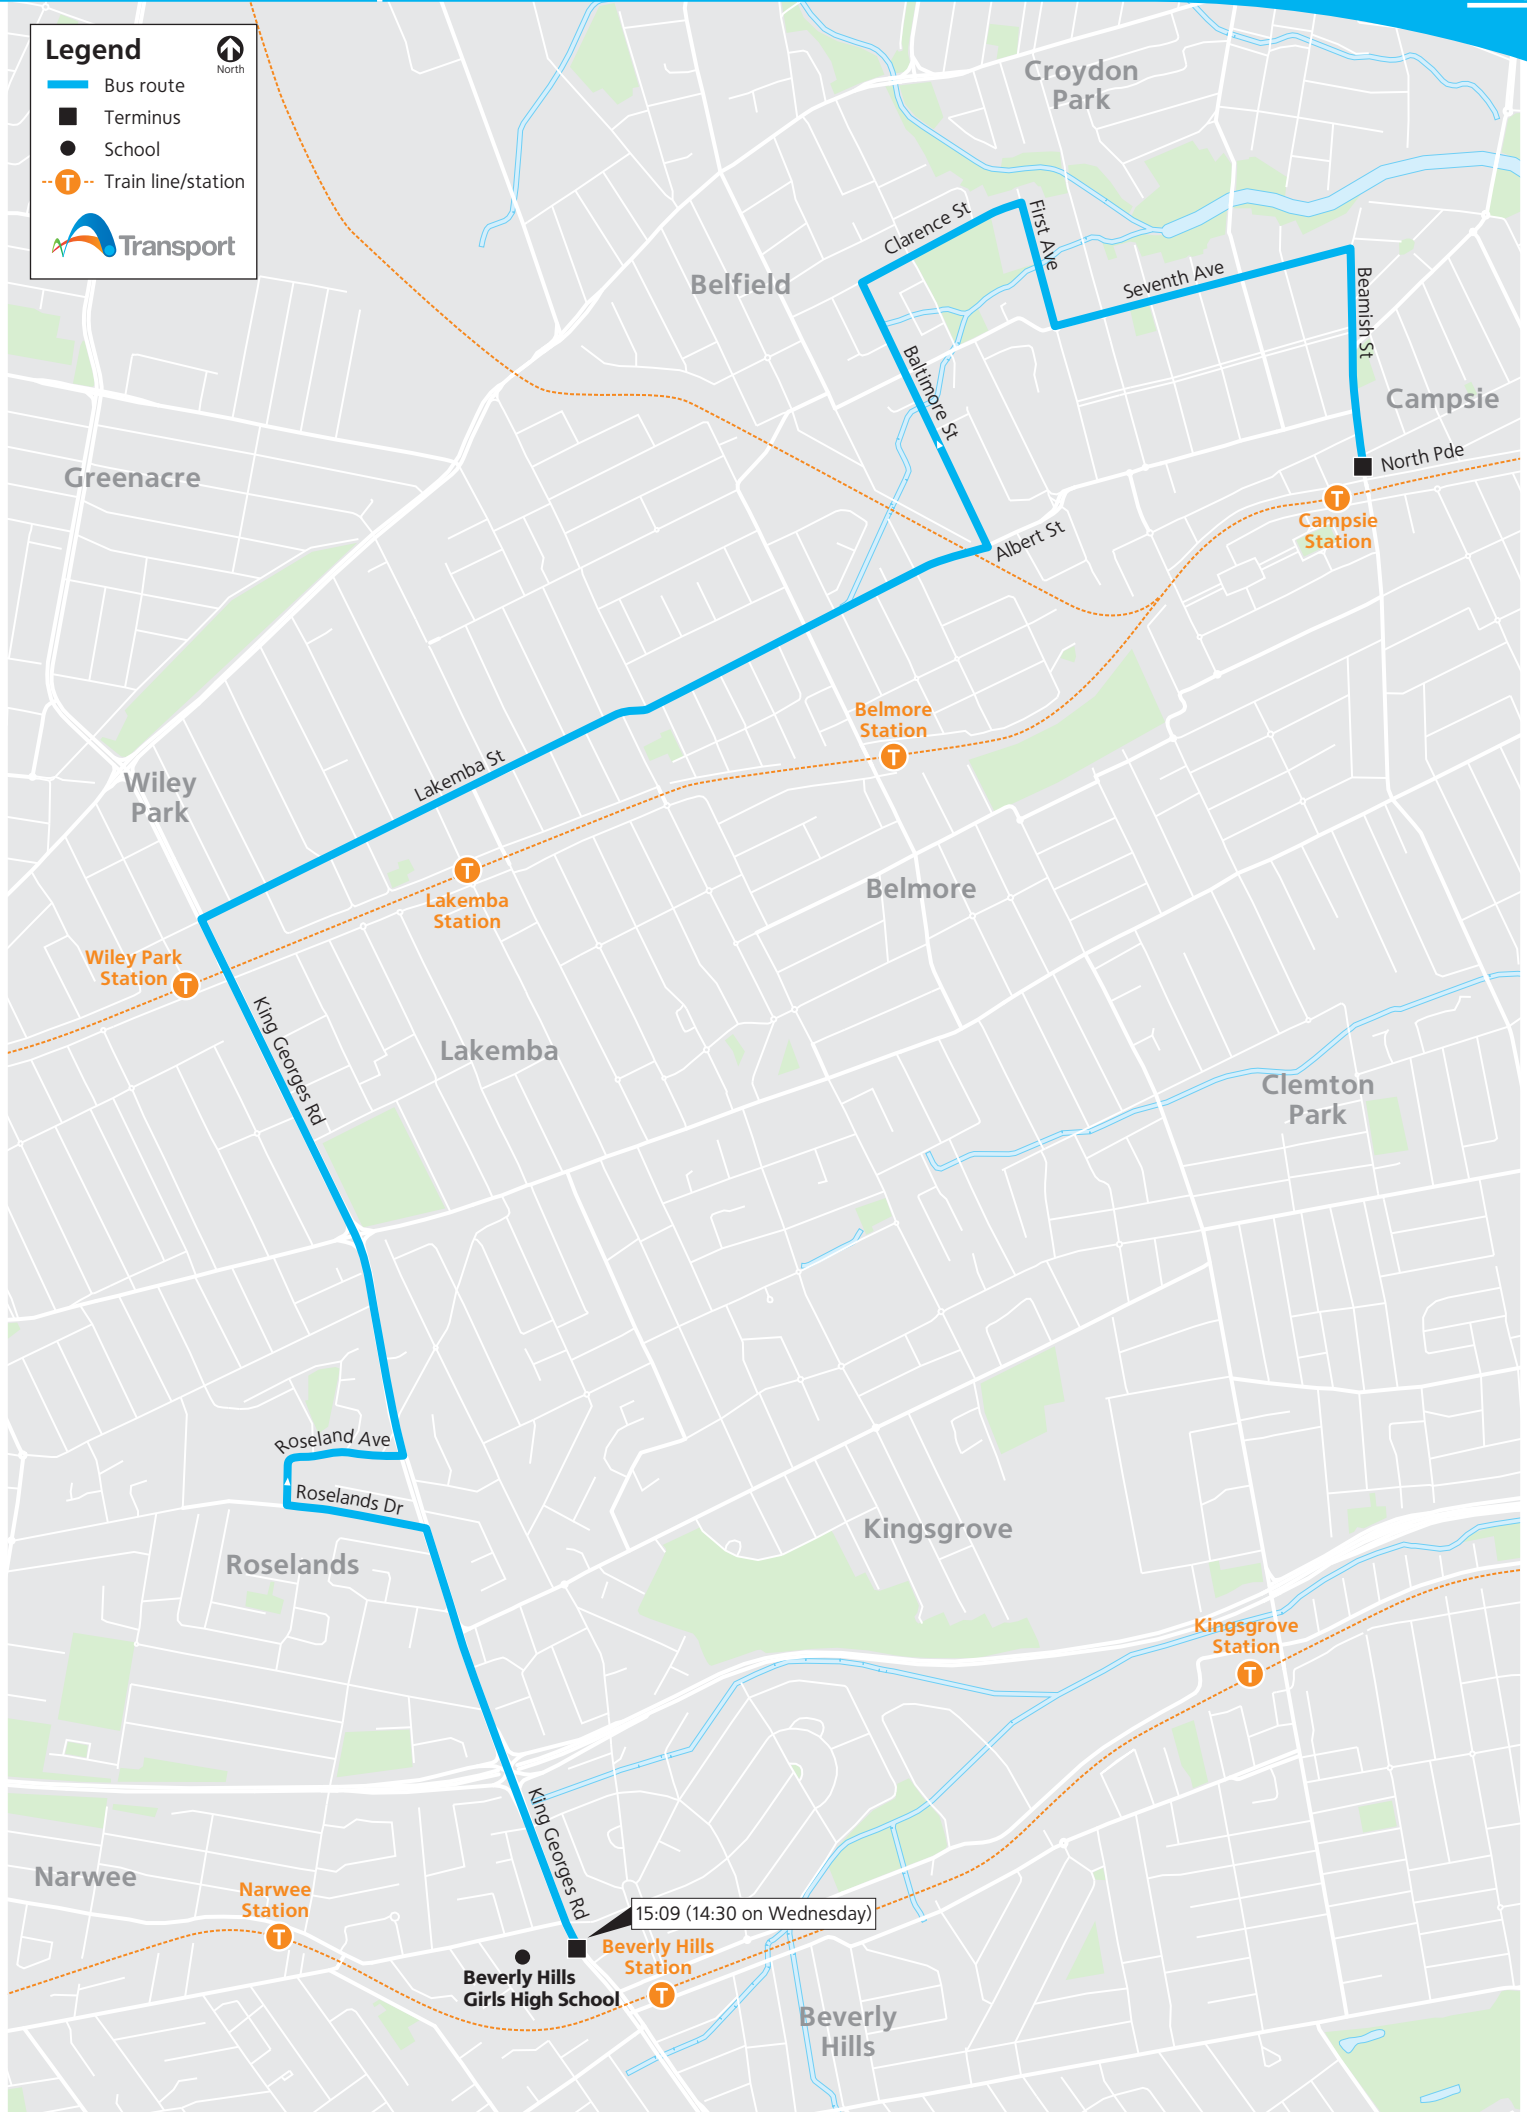

Legend

- Bus route
- Terminus
- School
- Train line/station

15:09 (14:30 on Wednesday)