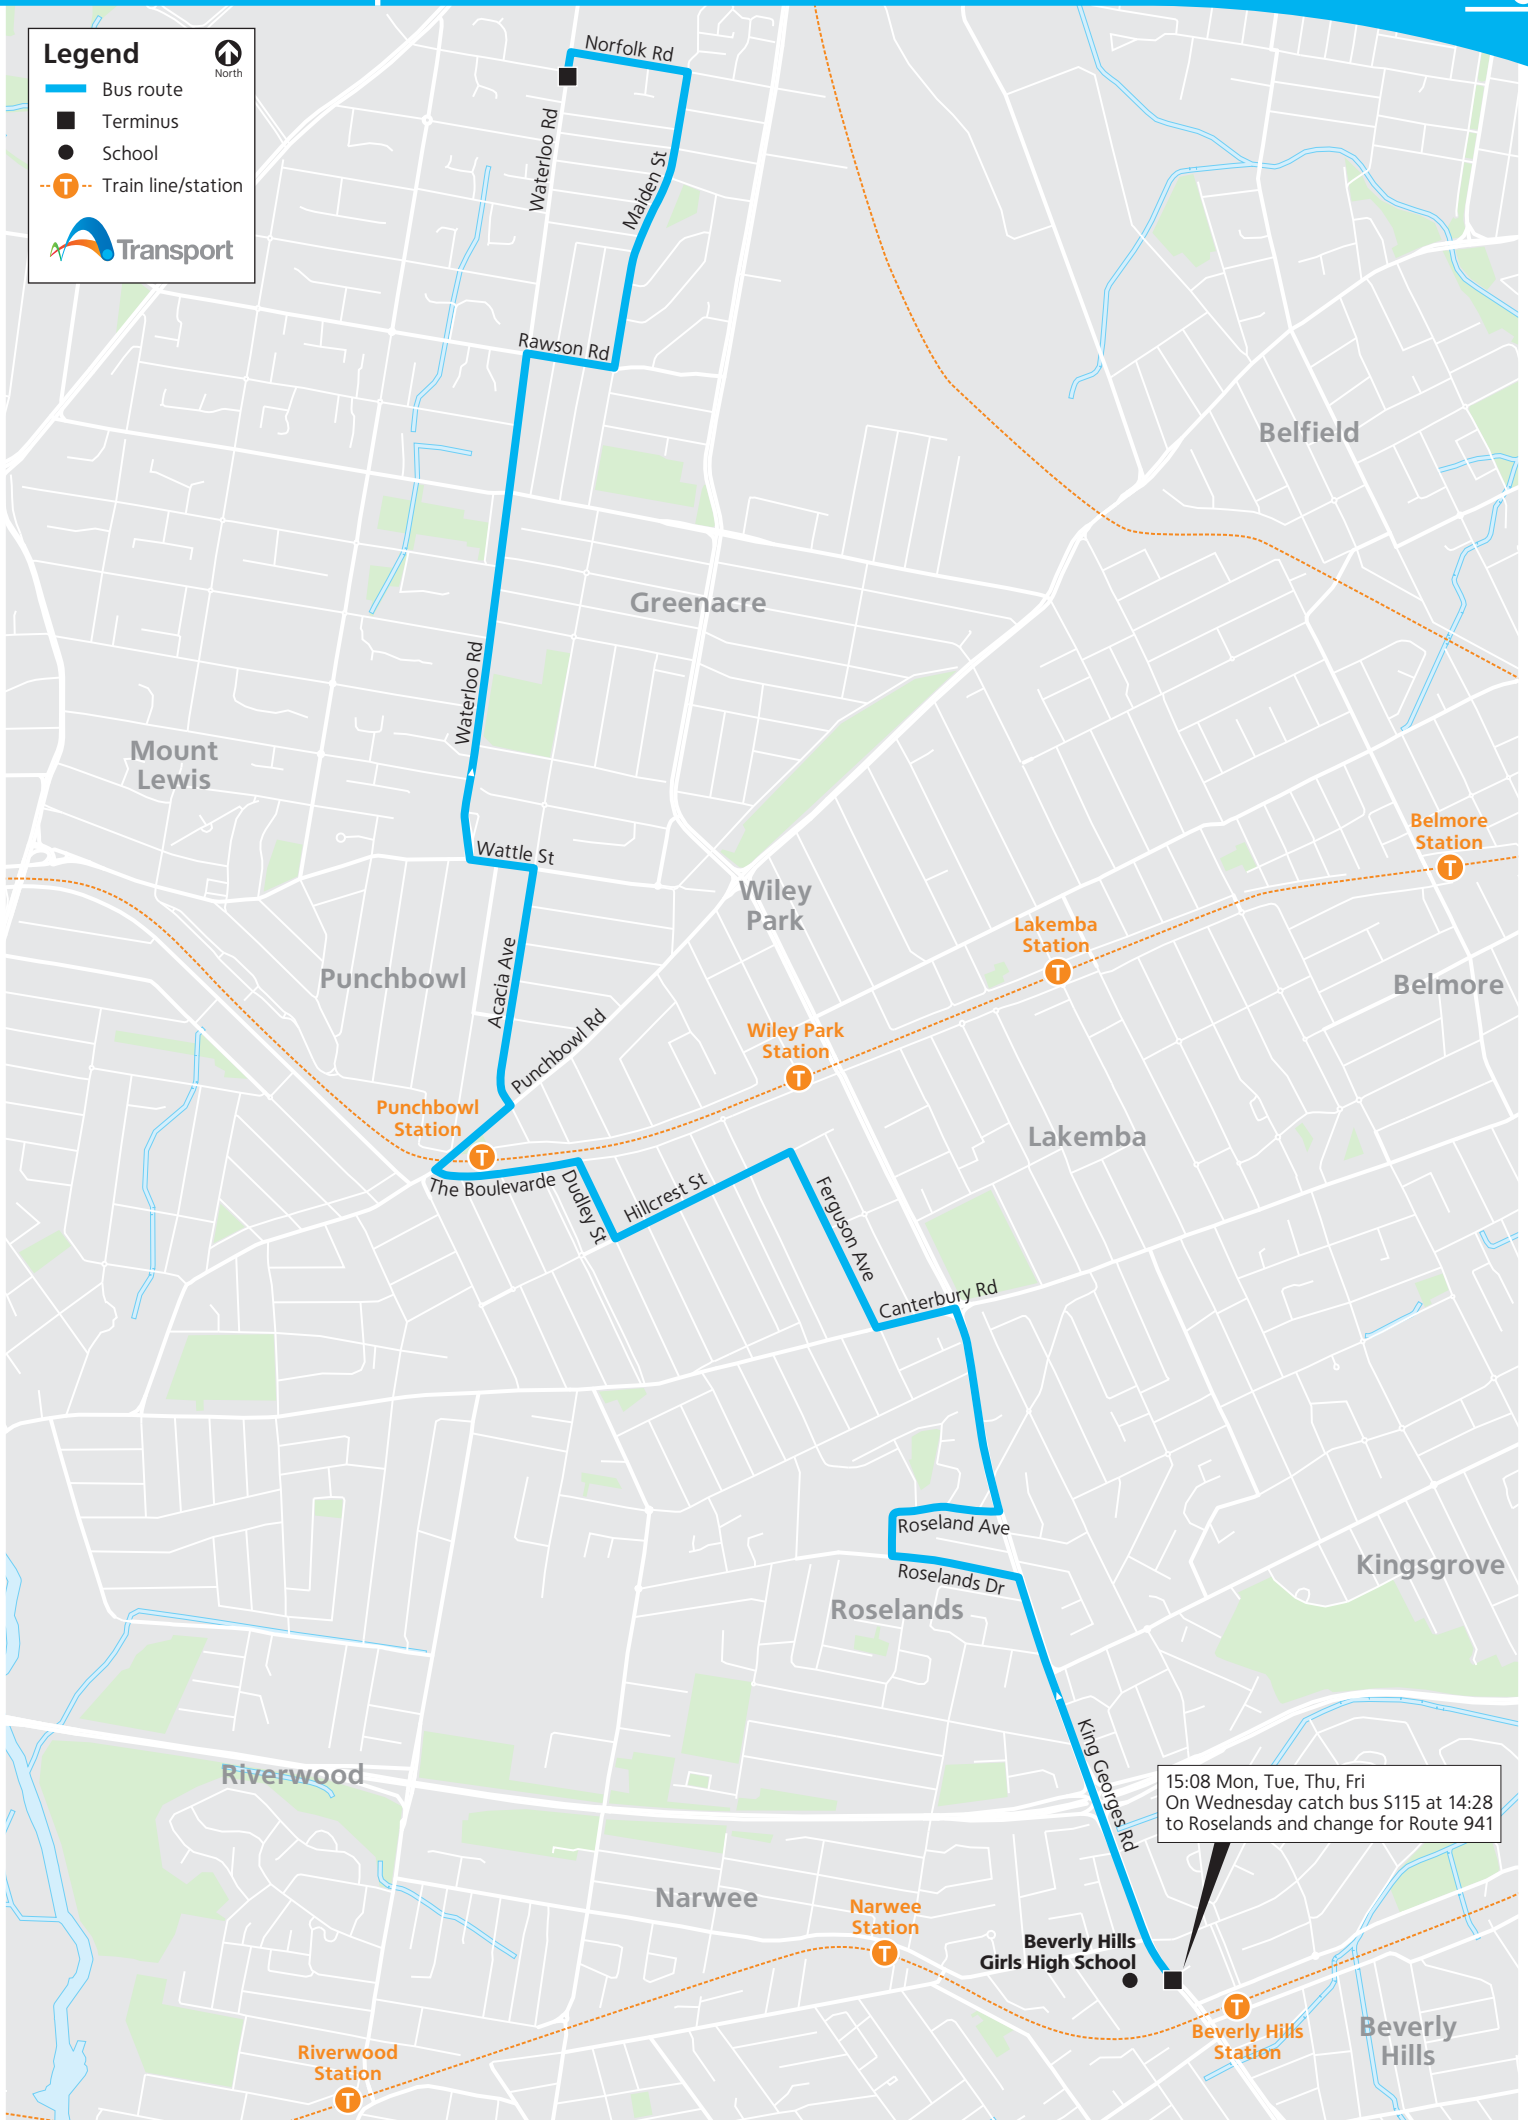

Legend

- Bus route
- Terminus
- School
- Train line/station

15:08 Mon, Tue, Thu, Fri
 On Wednesday catch bus S115 at 14:28
 to Roselands and change for Route 941