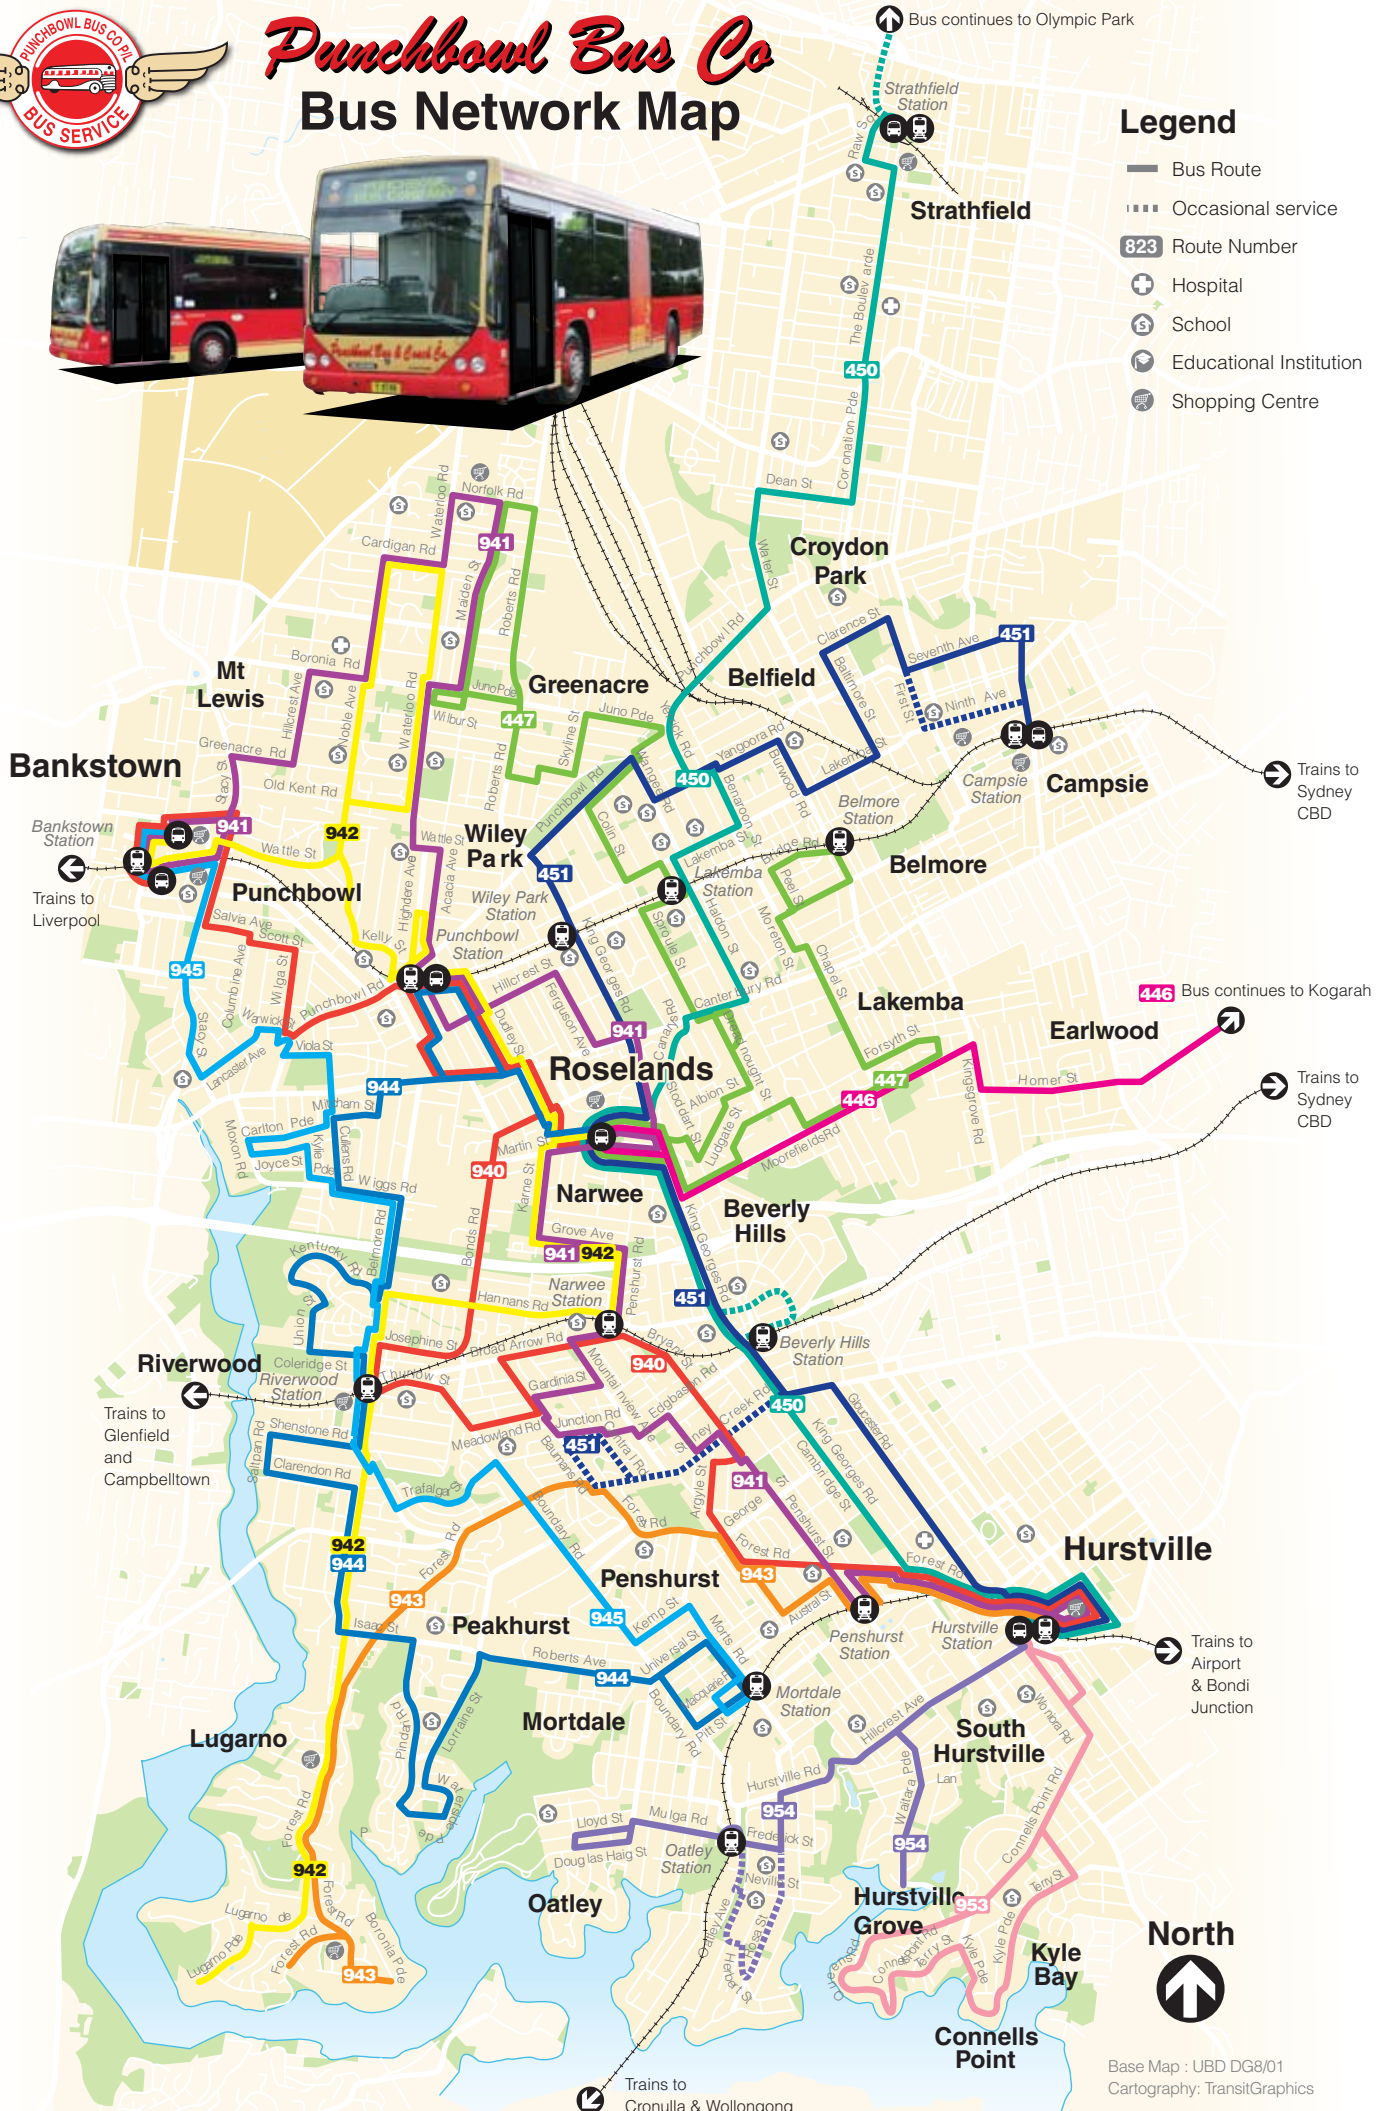

# Punchbowl Bus Co Bus Network Map

## Legend

- Bus Route
- Occasional service
- Route Number
- Hospital
- School
- Educational Institution
- Shopping Centre

Base Map : UBD DG8/01  
Cartography: TransitGraphics  
As at March 2009