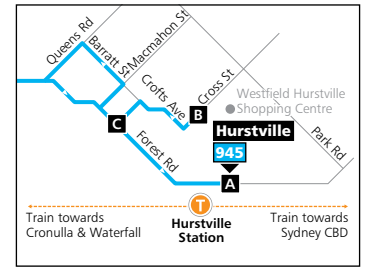

Hurstville to Bankstown

Monday to Friday (continued...)			
<small>map ref</small>	Route Number	945	945
B	Westfield Hurstville, Cross St	21:33	22:03
C	Hurstville Station, Stand B	21:35	22:05
D	Penshurst Station, Bridge St	21:40	22:10
E	Mortdale Station, Pitt St, Stand B	21:45	22:15
F	Bonds Rd after Forest Rd	21:53	22:23
G	Riverwood Station, Thurlow St	21:57	22:27
H	Cullens Rd at Kylie Pde	–	–
I	Bankstown South Infants School, Stacey St	–	–
J	Bankstown Station, Stand F	–	–
K	Bankstown Central, The Mall	–	–

Bankstown to Hurstville

Sunday & Public Holidays												
<small>map ref</small>	Route Number	945	945	945	945	945	945	945	945	945	945	945
K	Bankstown Central, Stand 1	–	09:19	10:19	11:19	12:19	13:19	14:19	15:19	16:19	17:19	18:19
J	Bankstown Station, Stand B	–	09:22	10:22	11:22	12:22	13:22	14:22	15:22	16:22	17:22	18:22
I	Stacey St opp Bankstown South Infants School	–	09:28	10:28	11:28	12:28	13:28	14:28	15:28	16:28	17:28	18:28
H	Cullens Rd at Kensington Ave	–	09:36	10:36	11:36	12:36	13:36	14:36	15:36	16:36	17:36	18:36
G	Riverwood Station, Thurlow St	08:40	09:40	10:40	11:40	12:40	13:40	14:40	15:40	16:40	17:40	18:40
F	Bonds Rd before Forest Rd	08:44	09:44	10:44	11:44	12:44	13:44	14:44	15:44	16:44	17:44	–
E	Mortdale Station, Pitt St, Stand B	08:52	09:52	10:52	11:52	12:52	13:52	14:52	15:52	16:52	17:52	–
D	Penshurst Station, Bridge St	08:58	09:58	10:58	11:58	12:58	13:58	14:58	15:58	16:58	17:58	–
A	Westfield Hurstville, Forest Rd	09:06	10:06	11:06	12:06	13:06	14:06	15:06	16:06	17:06	18:06	–

Route 945

Bankstown Inset

Hurstville Inset

Legend

- Bus route
- 945 Bus route number
- A** Timing point
- T** Train line/station