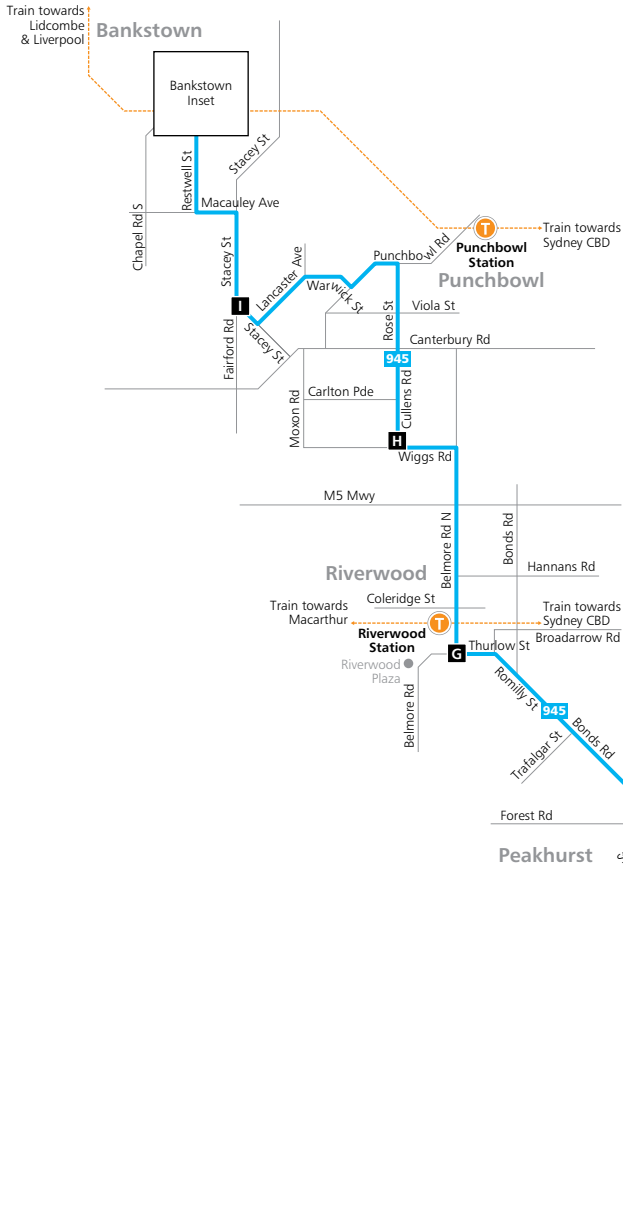

Route 945

Bankstown Inset

Hurstville Inset

Legend

- Bus route
- 945 Bus route number
- **A** Timing point
- **T** Train line/station