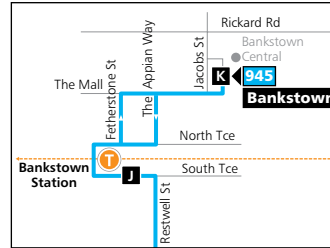

Bankstown Inset