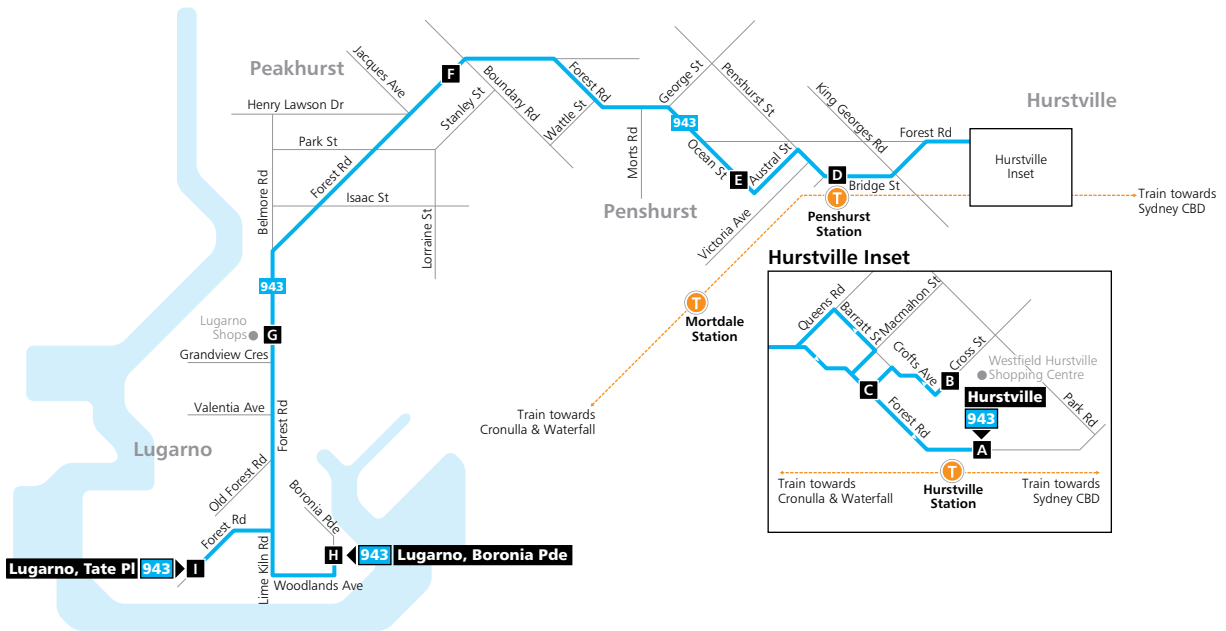

Route 943

Legend

- Bus route
- Bus route number
- Timing point
- Train line/station