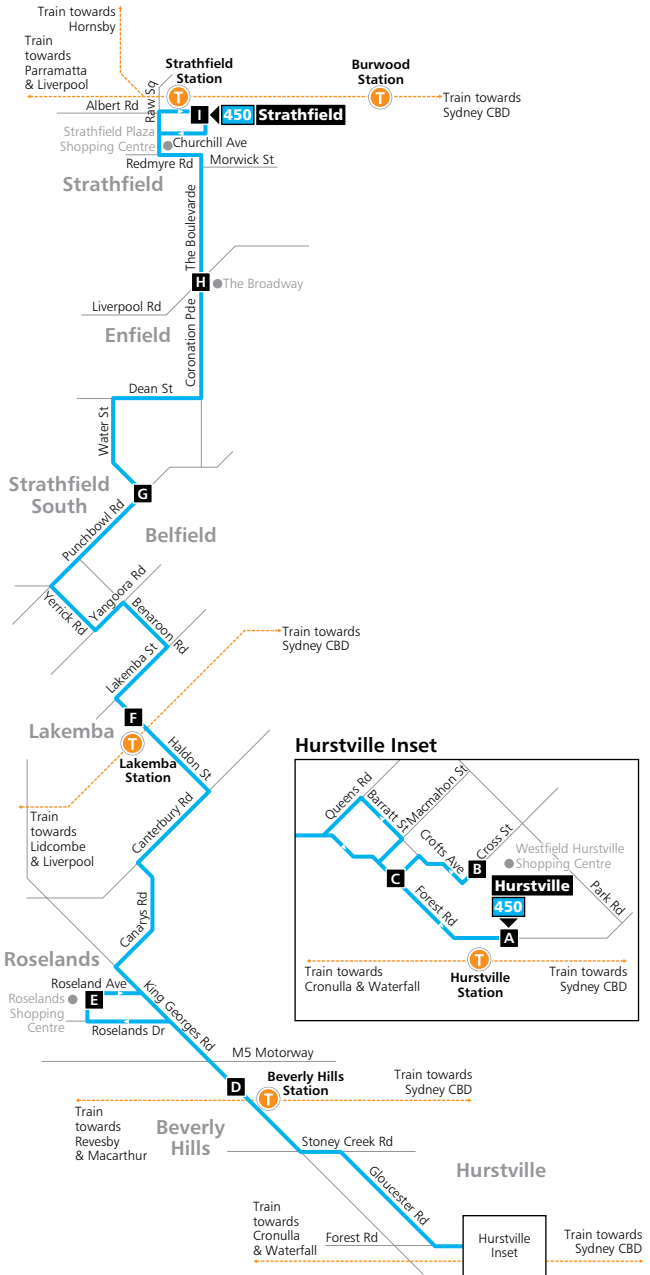

Route 450

Legend

- Bus route
- **450** Bus route number
- **A** Timing point
- Train line/station

Diagrammatic Map
Not to Scale